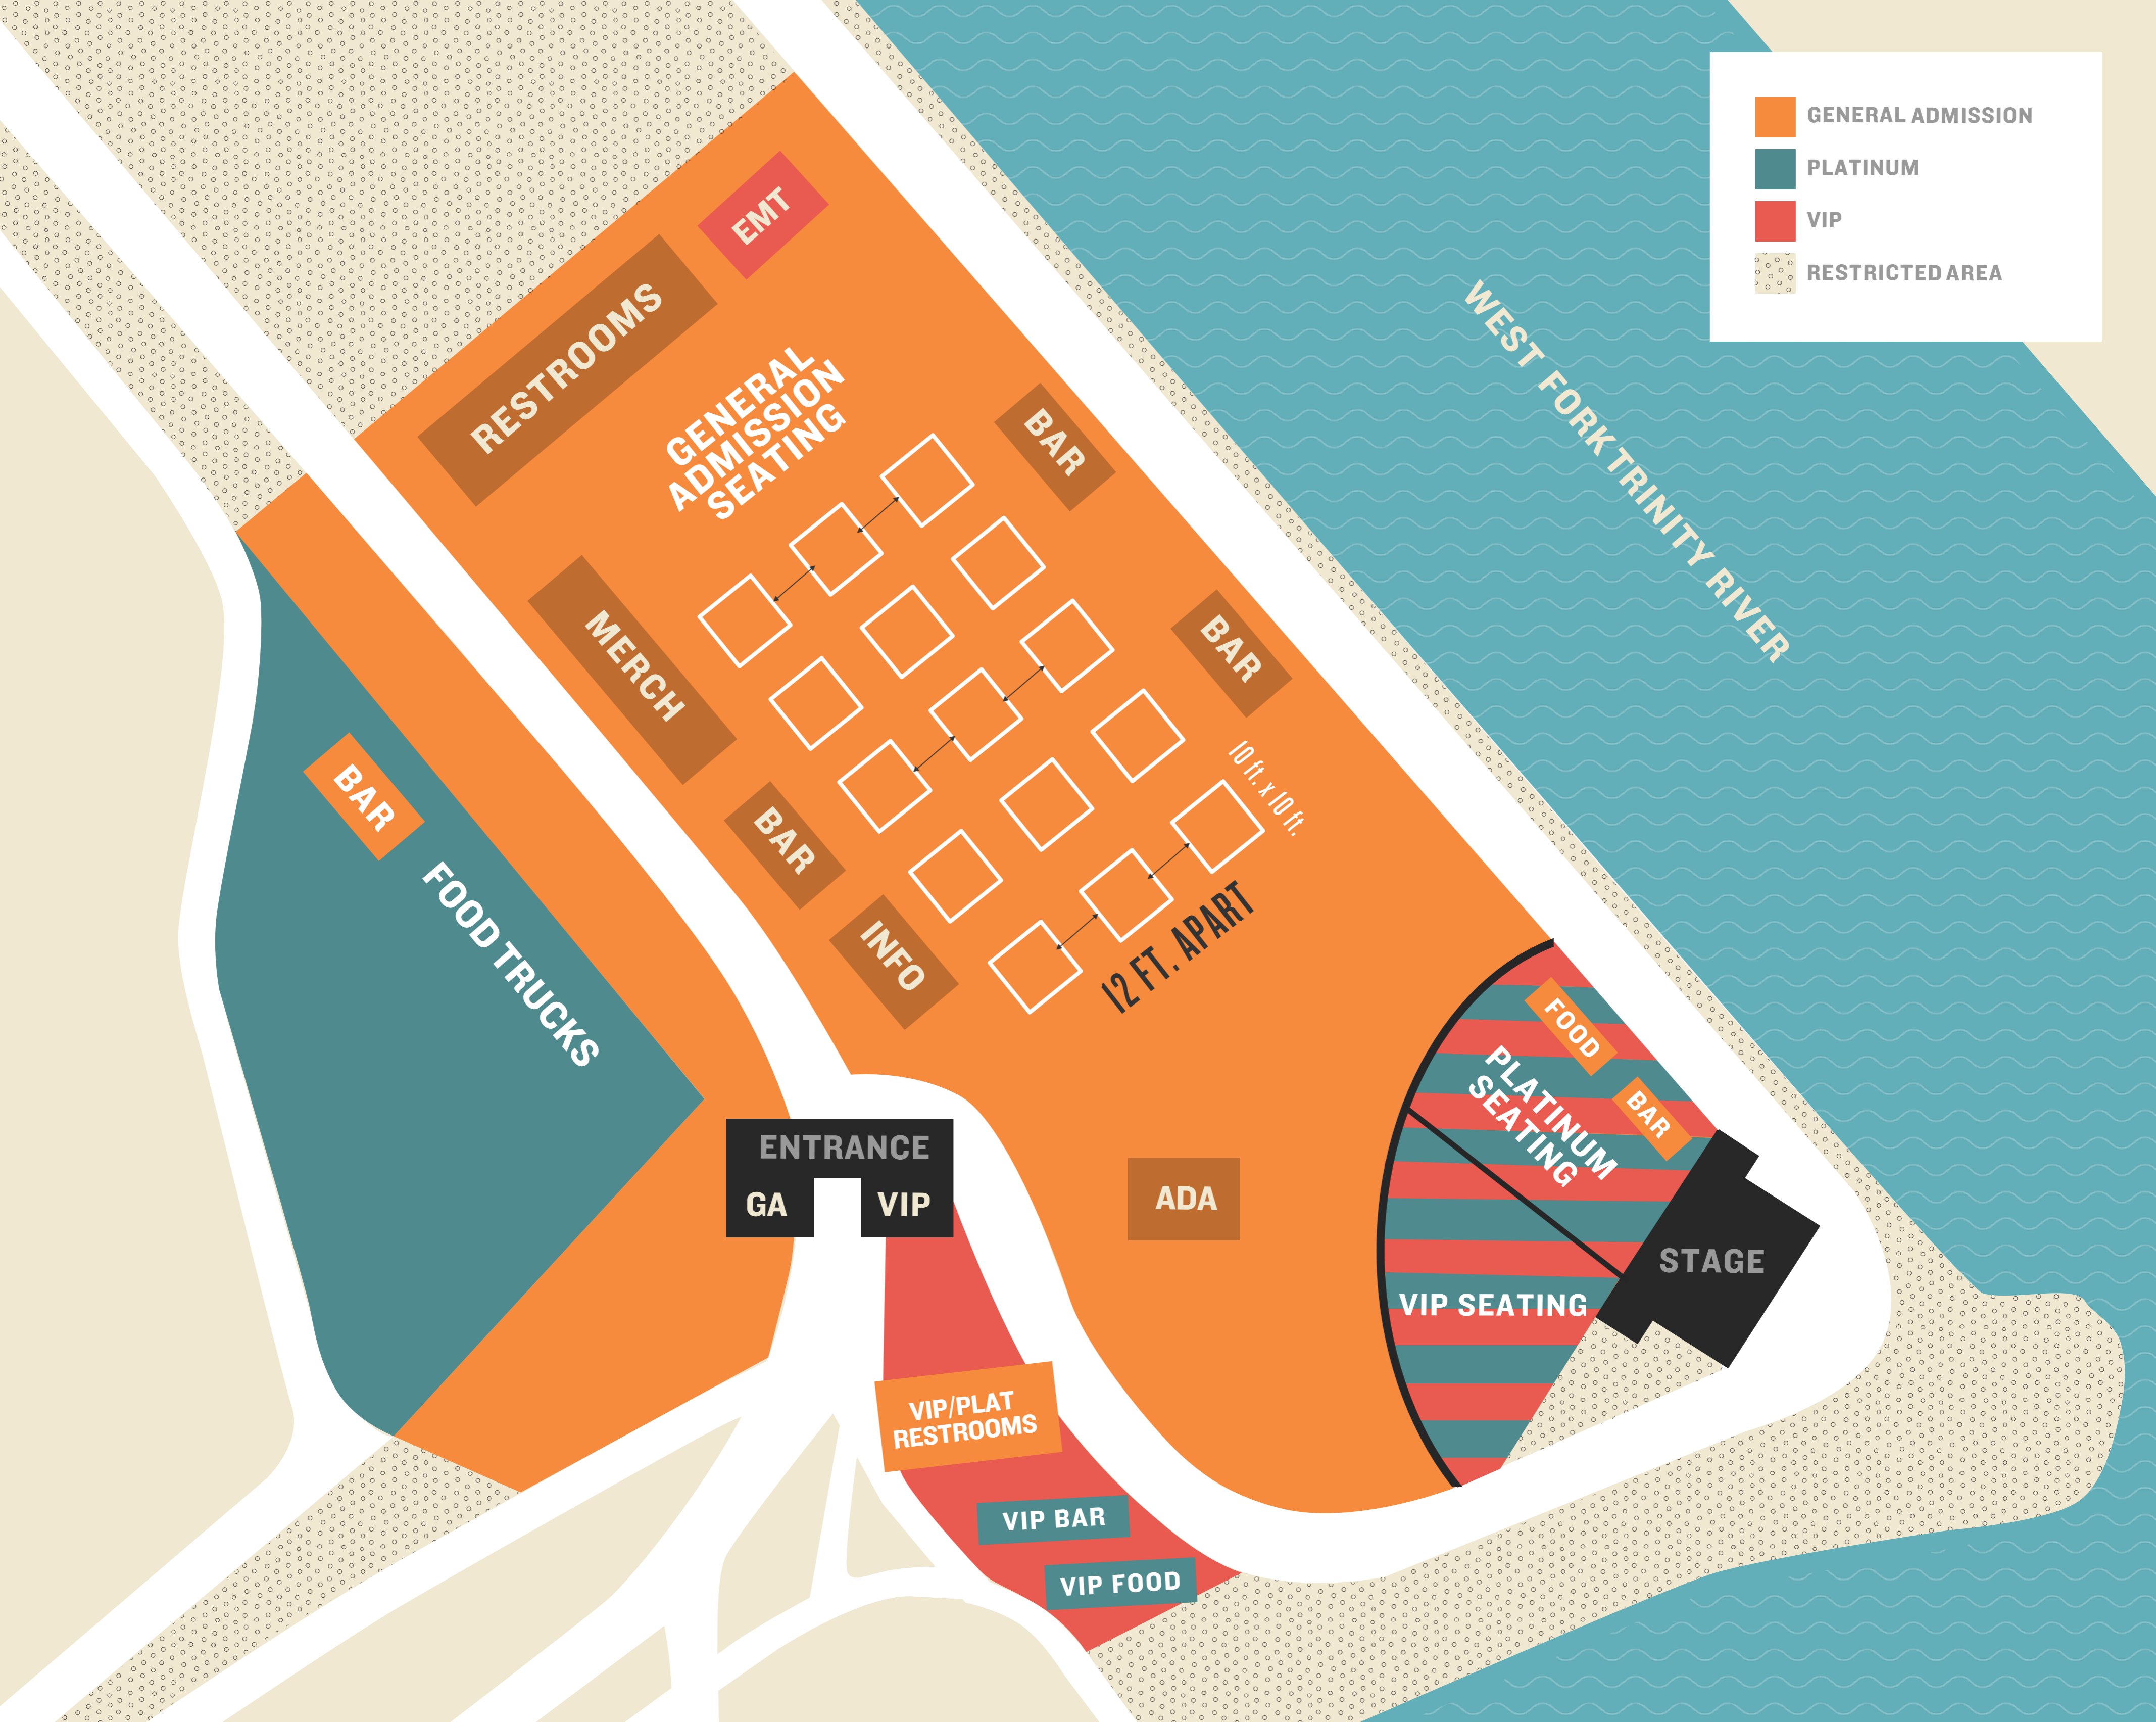

- GENERAL ADMISSION
- PLATINUM
- VIP
- RESTRICTED AREA

WEST FORK TRINITY RIVER

RESTROOMS

EMT

GENERAL ADMISSION SEATING

BAR

MERCH

BAR

BAR

FOOD TRUCKS

BAR

INFO

12 FT. APART

10 ft. x 10 ft.

ENTRANCE  
GA    VIP

ADA

FOOD

PLATINUM SEATING

BAR

STAGE

VIP SEATING

VIP/PLAT RESTROOMS

VIP BAR

VIP FOOD