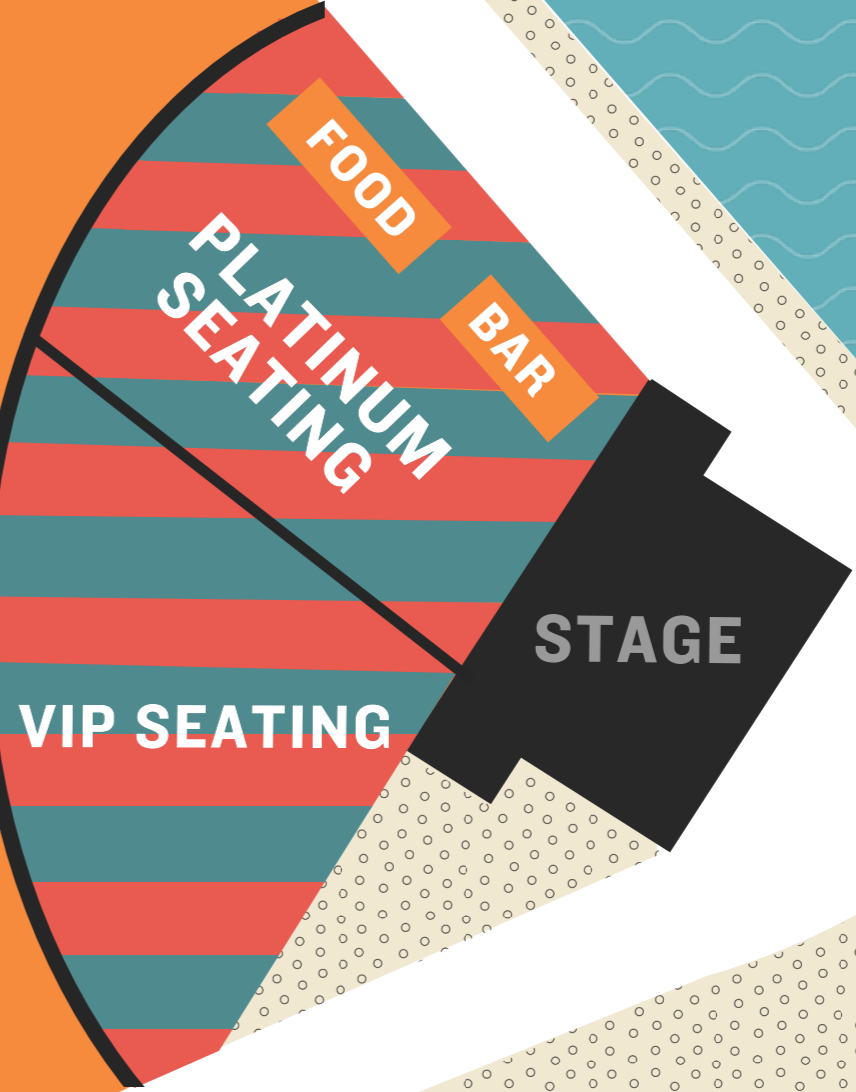

- GENERAL ADMISSION
- PLATINUM
- VIP
- RESTRICTED AREA

WEST FORK TRINITY RIVER

RESTROOMS

EMT

GENERAL ADMISSION SEATING

BAR

MERCH

BAR

BAR

FOOD TRUCKS

BAR

INFO

12 FT. APART

10 ft. x 10 ft.

ENTRANCE  
GA    VIP

ADA

FOOD

PLATINUM SEATING

BAR

STAGE

VIP SEATING

VIP/PLAT RESTROOMS

VIP BAR

VIP FOOD